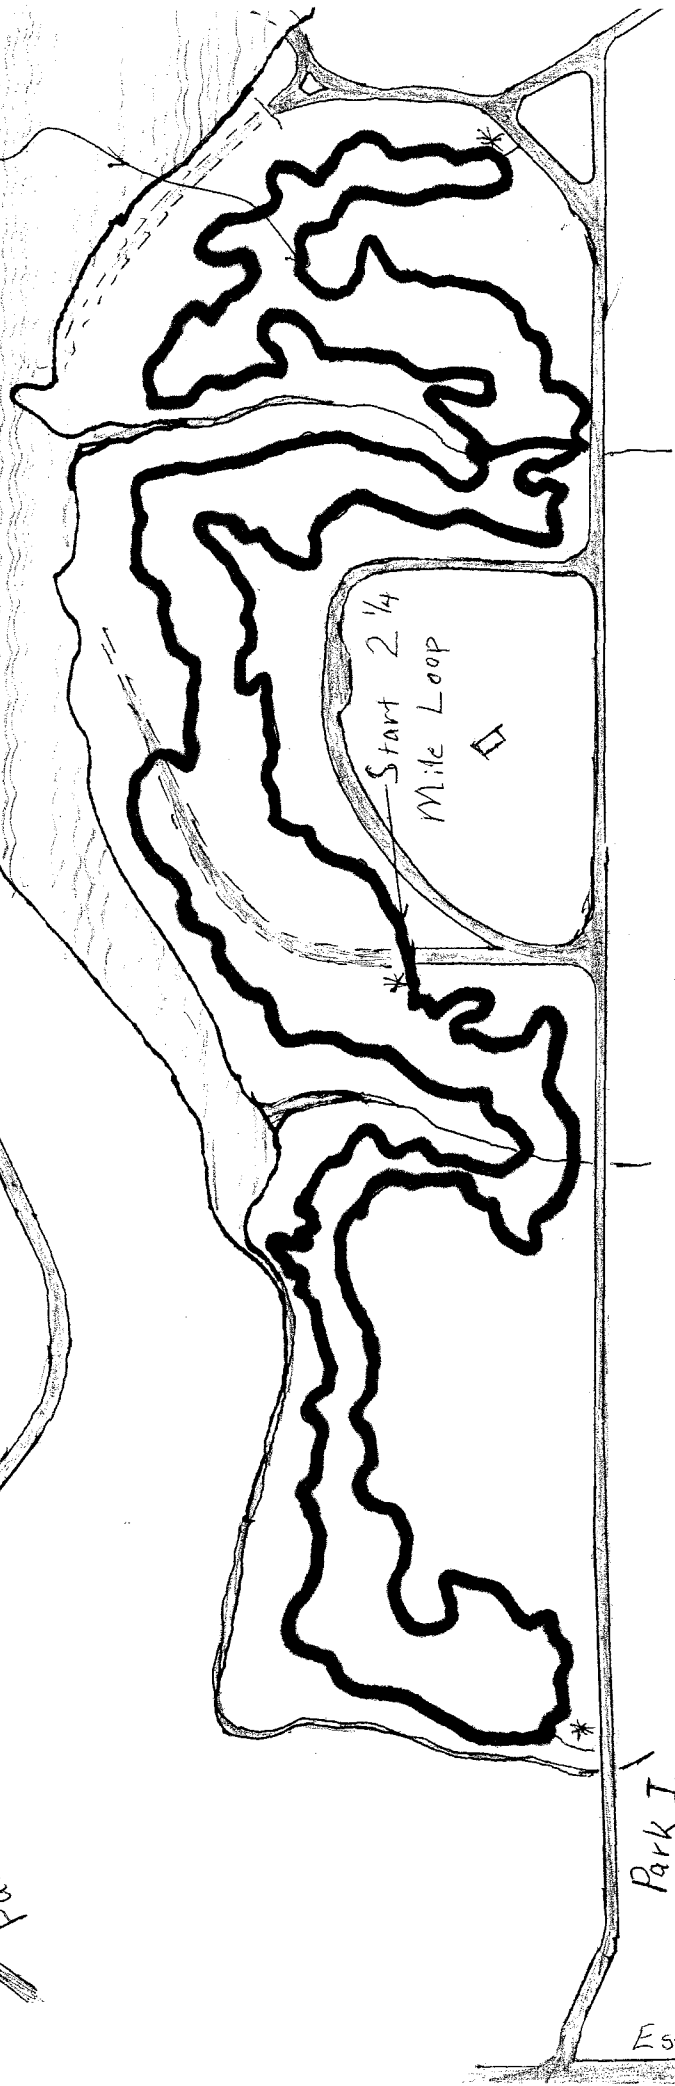

Lake Waco

Woodway Park
Hike & Bike Trails
2 1/4 mile loop

Estates Dr

* Entrances

Park I

Park II

Start 2 1/4
Mile Loop